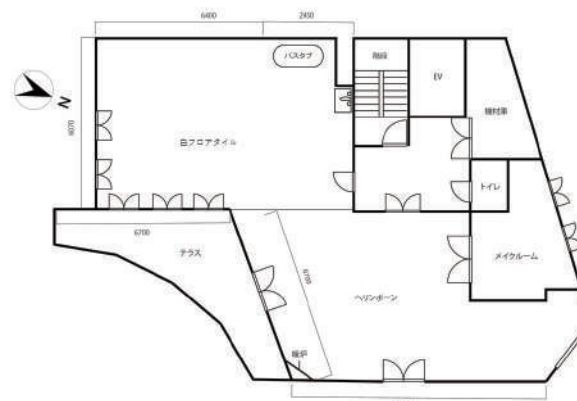

Salon

Setagaya-Kinuta

<STUDIO BOOKING>

☎ 03-5759-8283

EASE setagaya kinuta

〒157-0073

東京都世田谷区砧2-19-10

☎ 03-3415-7990

Price Still/VTR	27,500 yen / 1 hour
Area	143 m²
Minimum usage time	3 hours
Capacitance	100V 10kw x 2
Shooting time	24 hours
Makeup room	○
Wi-Fi	○